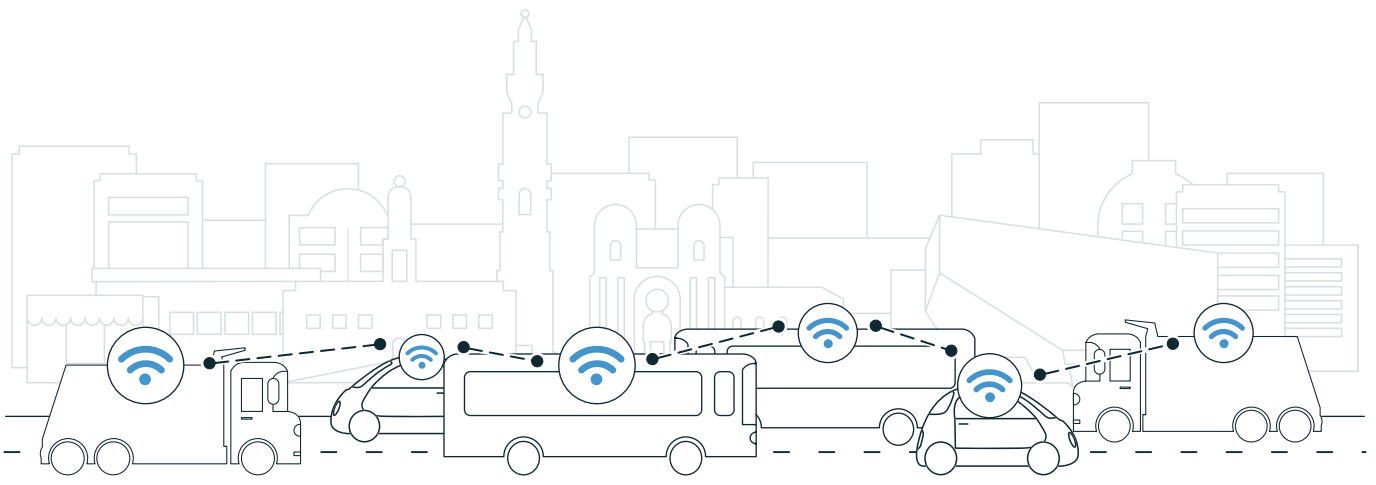

ABOUT VENIAM

Veniam turns vehicles into Wi-Fi hotspots and builds vehicle mesh networks that expand wireless coverage and collect terabytes of actionable city data. Our hardware, software and cloud components are delivering systems in New York and Singapore, as well as in the world's largest network of connected vehicles, which includes taxis, waste collection trucks and the entire public bus fleet in Porto, Portugal. Veniam offers free Wi-Fi to more than 480,000 active customers, while completing more than 30 million of connected Kms.

www.veniam.com

FOLLOW US

© 2016 VENIAM, ALL RIGHTS RESERVED.

NORTH AMERICA
Mountain View | +1 415 470 33 49

EUROPE
Porto, Portugal | +351 220 731 344

ASIA
Singapore | +65 6384 2137

info@veniam.com
www.veniam.com