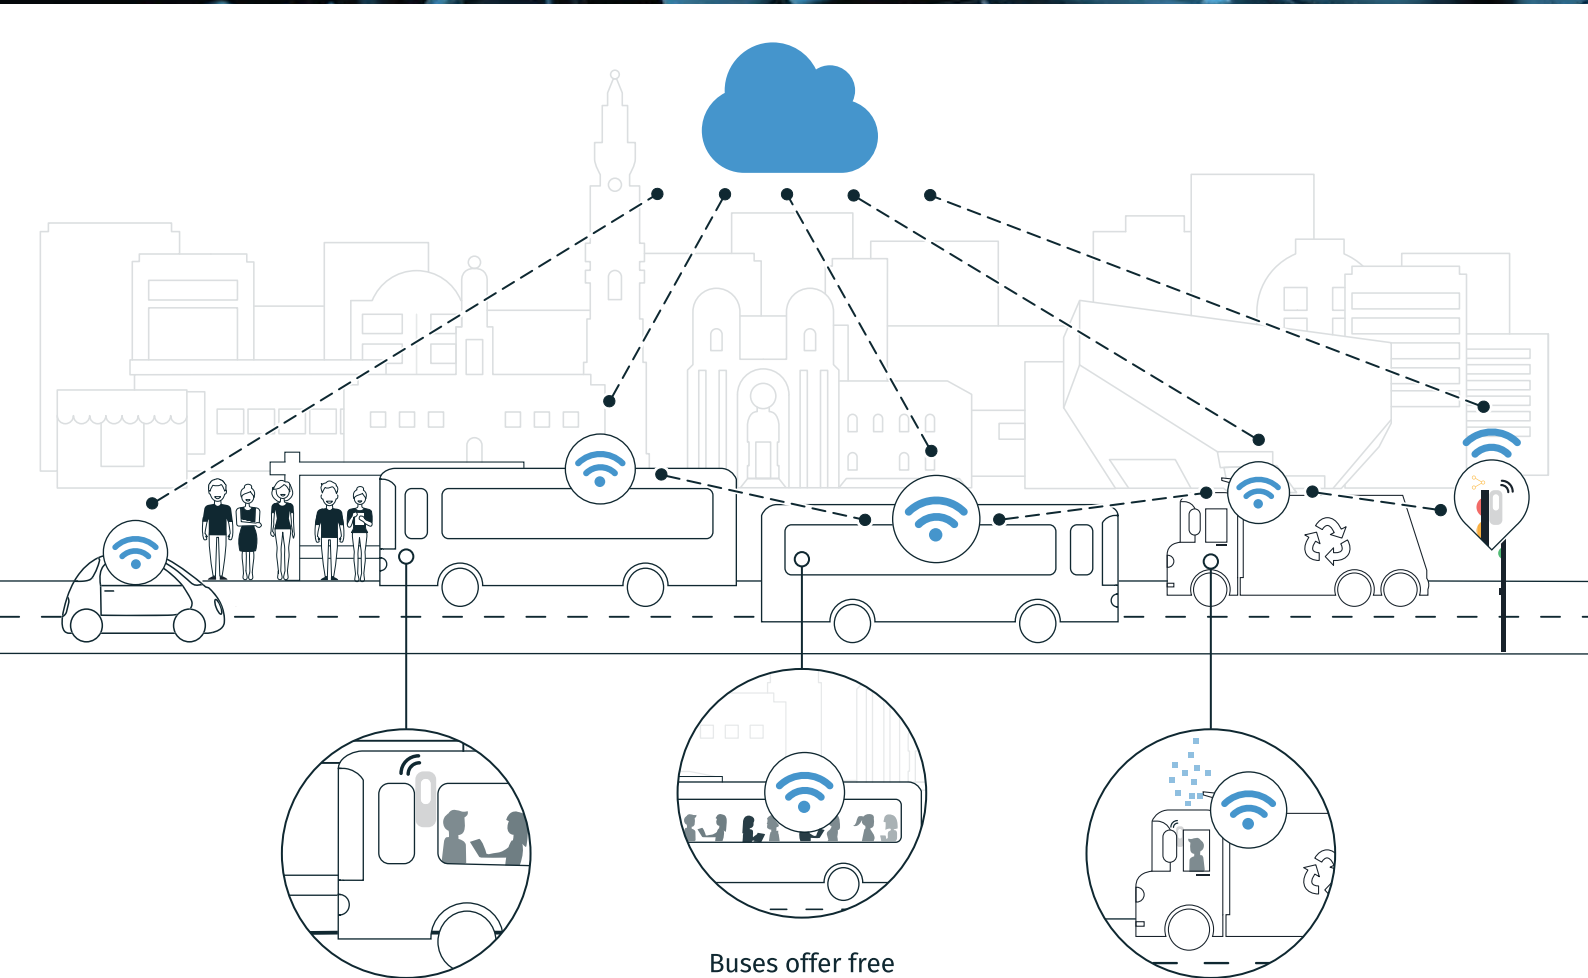

# THE WORLD'S LARGEST MESH NETWORK OF CONNECTED VEHICLES

Veniam, in partnership with Sociedade de Transportes Colectivos do Porto (STCP) and the municipality of Porto, created the largest mesh network of connected vehicles in the world, where more than 200 000 people enjoy free mobile Wi-Fi every day.

Since 2014, more than 600 buses, taxis and municipal service vehicles are connected to Veniam's innovative mesh network solution, providing high-quality mobile Wi-Fi and gathering terabytes of urban data for Porto's Smart City applications.

Vehicles equipped with a Veniam on-board unit connect to each other and become mobile hotspots

Buses offer free high-quality wireless Internet access to the complete fleet of Porto's municipal buses

Garbage collection trucks and other municipal service vehicles are also connected, gathering urban data for smart city applications

## ABOUT VENIAM

Veniam turns vehicles into Wi-Fi hotspots and builds vehicle mesh networks that expand wireless coverage and collect terabytes of actionable city data. Our hardware, software and cloud components are delivering systems in New York and Singapore, as well as in the world's largest network of connected vehicles, which includes taxis, waste collection trucks and the entire public bus fleet in Porto, Portugal. Veniam offers free Wi-Fi to more than 480,000 active customers, while completing more than 30 million of connected Kms.