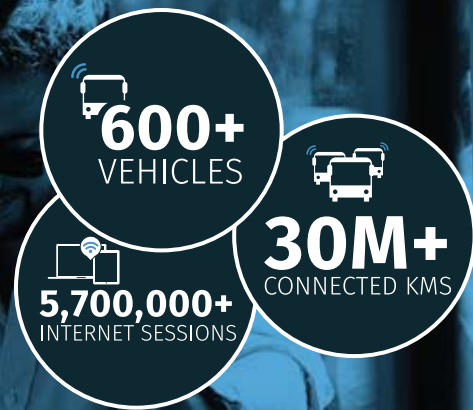

# THE WORLD'S LARGEST MESH NETWORK OF CONNECTED VEHICLES

Veniam, in partnership with Sociedade de Transportes Colectivos do Porto (STCP) and the municipality of Porto, created the largest mesh network of connected vehicles in the world, where more than 200 000 people enjoy free mobile Wi-Fi every day.

Since 2014, more than 600 buses, taxis and municipal service vehicles are connected to Veniam's innovative mesh network solution, providing high-quality mobile Wi-Fi and gathering terabytes of urban data for Porto's Smart City applications.

**2,6 Years**  
FACEBOOK  
BROWSING

Total amount of traffic downloaded per month

**200 000**  
DAILY  
RIDERS

Number of people who have access to Veniam's free mobile Wi-Fi everyday

## ABOUT VENIAM

Veniam turns vehicles into Wi-Fi hotspots and builds vehicle mesh networks that expand wireless coverage and collect terabytes of actionable city data. Our hardware, software and cloud components are delivering systems in New York and Singapore, as well as in the world's largest network of connected vehicles, which includes taxis, waste collection trucks and the entire public bus fleet in Porto, Portugal. Veniam offers free Wi-Fi to more than 480,000 active customers, while completing more than 30 million of connected Kms.